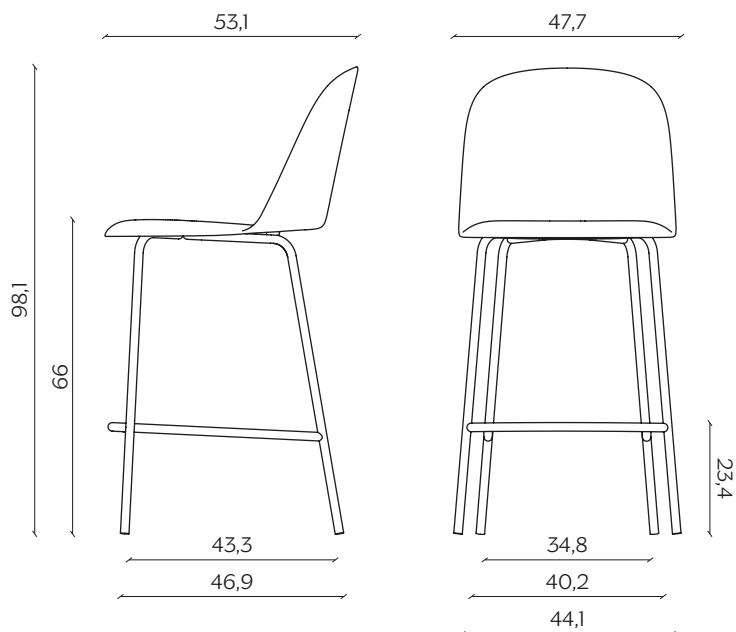

Mariolina is the answer to the need for an eclectic product, made with a contemporary production method and suitable for everyday life.

DIMENSIONI | DIMENSIONS

lunghezza | width: 47,7 cm

larghezza | depth: 53,1 cm

altezza | height: 98,1 cm

altezza del sedile | seat height: 66 cm

AMBIENTE | ENVIRONMENT

interno, esterno (solo su base laccata e senza cuscino sedile)
indoor, outdoor (only on lacquered base and without seat cushion)